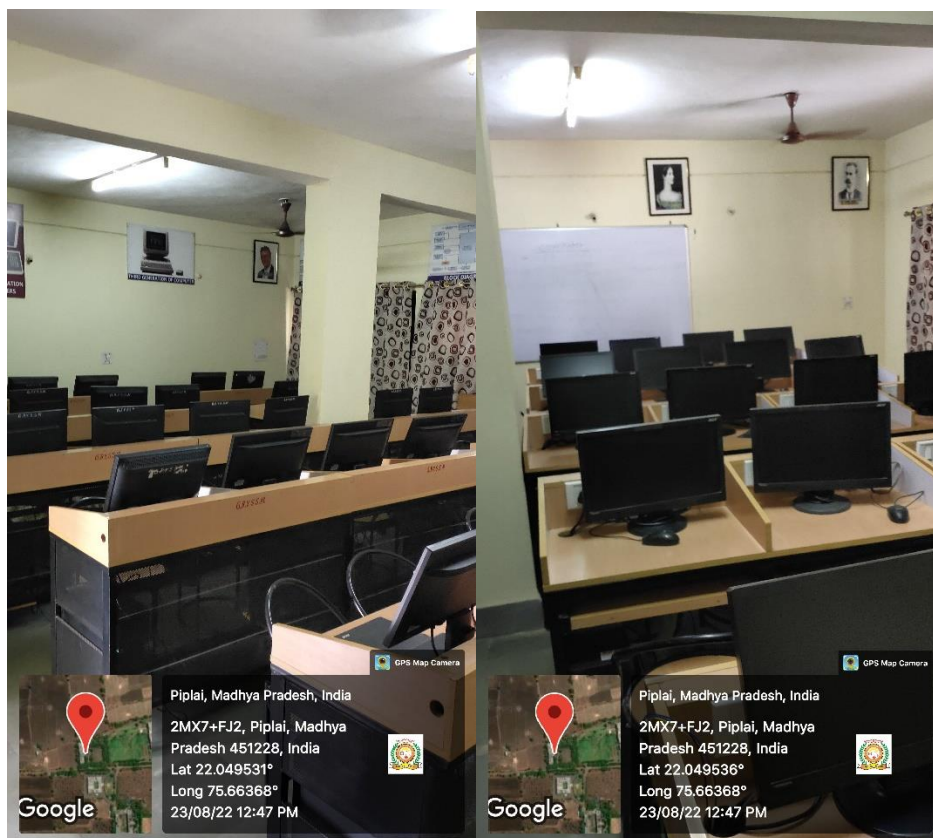

Staff Lecture Hall

GULAB BAI YADAV SMRITI SHIKSHA MAHAVIDYALAYA, BORAWAN

NAAC
ACCREDITED
GRADE "B"

TEH-KASRAWAD, DISTRICT-KHARGONE (M.P.)

Recognized by NCTE, Affiliated by Devi Ahilya Vishwavidyalaya Indore

Research Room

GULAB BAI YADAV SMRITI SHIKSHA MAHAVIDYALAYA, BORAWAN

NAAC
ACCREDITED
GRADE "B"

TEH-KASRAWAD, DISTRICT-KHARGONE (M.P.)
Recognized by NCTE, Affiliated by Devi Ahilya Vishwavidyalaya Indore

Video Recording & E-Content Preparation Room